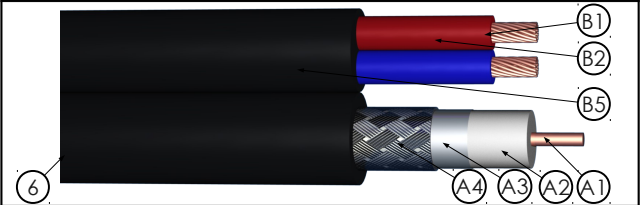


**elbaC Cable**

ZAC sous le Beer - RD 836
F-27730 BUEIL
Tel : +33 (0)2 32 62 00 92
Fax : +33 (0)2 76 01 31 80
www.elbac.fr / info@elbac.fr

**Construction****Group** (A) (B)**Inner conductor** (1)

Material	Bare Copper	Bare Copper
Diameter	1 × Ø 0.80 ± 0.005 mm	43 × Ø 0.21mm
Section	0.50 mm ²	1.5 mm ²

Insulation (2)

Material	Foamed PE	PVC - Fire ret.
Color	Natural	Blue/Red
Diameter	Ø3.65±0.10mm	Ø2.4±0.15mm

Outer conductor**1st + 2nd Layers** (3) (4)

Film	PET/Alu 125%	X
Braiding	16×(6×Ø0.12mm)	
Coverage	78%	
Material	Tinned copper clad aluminum	

Filler (5)

Material	Chalk
----------	-------

Assembly

Type	Flat cable double shotgun	
Position	Left	Right
Quantity	1 coax	2 conductors

Sheath (ID) (2C) (6)

Material	PVC - Fire retardant	
Color	Black	Black
Diameter	Ø6.1±0.15 mm	Ø6.1 ±0.3 mm

Mass

Mass	100 kg/km
------	-----------

Marking on sheath

Printing	« iDEFINITION 80 + 2×1.5 -CE - elbaC with XXX quantity in meter still available per reel DDDDD : Date code »
Color	White / Pigment ink jet
Step	1 m