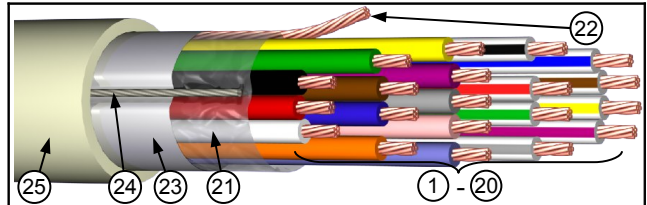


**elbaC Cable**

ZAC sous le Beer - RD 836  
 F-27730 BUEIL  
 Tel : +33 (0)2 32 62 00 92  
 Fax : +33 (0)2 76 01 31 80  
 www.elbac.fr / info@elbac.fr

**Construction****Inner conductor** (1) - (20)

Material	Annealed Copper
Diameter	Ø 0.60 = 7 x Ø 0.20 ± 0.025 mm
Area	0.22 mm <sup>2</sup>

**Insulation**

Material	PVC
Diameter	Ø 1.00 mm

**Assembly**

20 conductors	
Colors	See color table

**Mylar spiral** (21)

Coverage	90%
----------	-----

**Drain wire** (22)

Material	Annealed Copper
Diameter	Ø 0.60 = 7 x Ø 0.20 ± 0.025 mm
Area	0.22 mm <sup>2</sup>

**Screen** (23)

Material	Alu/Polyester Tape
Coverage	≥ 115%

**Total Rip cord** (24)**Sheath** (25)

Material	PVC White - RAL 9016
Diameter	Ø 6.70 ± 0.20 mm

**Mass****Marking on sheath**

Printing with XXX quantity in meter still available per reel WW/YY : Week/Year	Alarme 20C - elbaC 401020 – WW/YY – XXX m
Color / Process	Yellow / Ink jet
Step	1 m