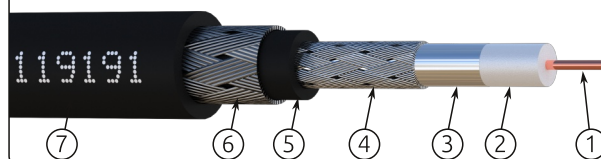


**elbaC Cable**

ZAC sous le Beer - RD 836
F-27730 BUEIL (Eure - France)
Tél : +33 (0)2 32 62 00 92
Fax : +33 (0)2 76 01 31 80
www.elbac.fr / info@elbac.fr

**Construction**

Inner conductor ①	
Material	Annealed copper
Diameter	$\varnothing 0.80 \pm 0.005$ mm
Dielectric ②	
Material	Cellular PE Physical
Color	Natural
Diameter	$\varnothing 3.65 \pm 0.10$ mm
Outer conductor	
1 st Layer ③	
Material	Thick tape Alu 20 μ m/Polyester 15 μ m/Alu 20 μ m
Coverage	$\geq 125\%$
Diameter	$\varnothing 3.78 \pm 0.10$ mm
2 nd Layer ④	
Material	Tinned copper clad aluminum
Braiding	16 \times (6 \times $\varnothing 0.12$ mm)
Coverage	78%
Inner sheath ⑤	
Material	Special outdoor LSZH
Color	Black - RAL 9005
Diameter	$\varnothing 6.10 \pm 0.10$ mm
Armouring ⑥	
Material	Galvanized steel
Braid	24 \times (6 \times $\varnothing 0.20$ mm)
Coverage	$> 95\%$
Outer sheath ⑦	
Material	Special outdoor LSZH
Color	Black - RAL 9005
Diameter	$\varnothing 9.55 \pm 0.30$ mm
Weight	
Linear mass	155 kg/km
Marking of sheath	
Printing	« VN6 R - 75 OHMS - SWB - with XXX : Quantity in meter still available per reel DDDDD : Date code ODLSZH - CE - elbaC 119191 - DDDDD - XXXm »
Color / Process	White / Ink jet
Step	1m
Stripping force / 50 mm (F)	
Dielectric	15 N \leq F \leq 35 N

Meet Standards

European directive 2011/65/EU
Flame retardant IEC 60332-1 (C2)

Electrical characteristics

Impedance	75 \pm 2 Ω /km
Capacitance	< 58 pF/m
Max DC Resistance at 20°C	
Inner conductor	37 Ω /km
Outer conductor	17.2 Ω /km
Propagation velocity	81%
Rated voltage	30 V
Insulation resistance at 20°C	> 500 M Ω /km
Insulation voltage	> 1000 V
Spark test in production	3000 V
Longitudinal attenuation	