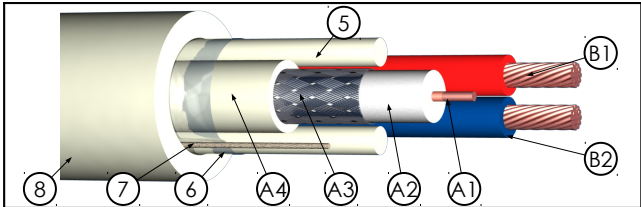


**elbaC Cable**

ZAC sous le Beer - RD 836
F-27730 BUEIL
Tel : +33 (0)2 32 62 00 92
Fax : +33 (0)2 76 01 31 80
www.elbac.fr / info@elbac.fr

**Construction****Group** (A) (B)**Inner conductor** (1)

Material	Annealed Copper	Annealed Copper
Diameter	Ø 0.40 ± 0.008 mm	16 × Ø 0.20 ± 0.01 mm
Section	0.13 mm ²	0.50 mm ²

Insulation (2)

Material	Gas injection PE (hard)	PVC - Fire ret.
Color	Natural	Blue/Red
Diameter	Ø 1.75±0.10mm	Ø 2.0±0.15mm

Outer conductor**1st Layer** (3)

Material	Tinned Copper	X
Coverage	≥ 85%	
Braiding	16 x (4 x Ø 0.12 mm)	

Sheath (4)

Material	hard PVC	X
Diameter	Ø 2.90 ± 0.10 mm	

Filler (5)

Material	PVC
Diameter	2 × Ø 1.25 ± 0.15 mm

Assembly

Type	Mylar tape assembly	(6)
Rip Cord	250D	(7)

Sheath (8)

Material	PVC Flame retardant (70P)
Color	White
Diameter	Ø 7.5 ± 0.2 mm

Mass**Marking on sheath**

Printing	« μC75 + 2×0.50 - C C - elbaC 169050 - DDDDD - XXX m » <small>with XXX quantity in meter still available per reel DDDDD : Date code</small>
----------	--

Color**Step****Meet Standards**