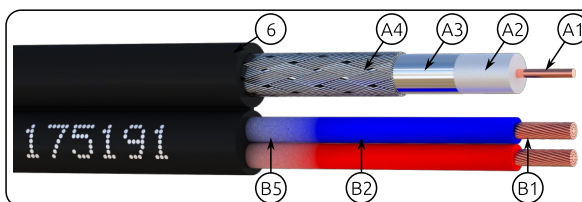


**elbaC Cable**

ZAC sous le Beer - RD 836
F-27730 BUEIL (Eure - France)
Tél : +33 (0)2 32 62 00 92
Fax : +33 (0)2 76 01 31 80
www.elbac.fr / info@elbac.fr

**Construction**

Group		A	B
Inner Conductor		①	
Material	Bare Copper	Bare Copper	
Diameter	1 × Ø0,80 mm ± 0,005 mm	43 × Ø0,21 mm	
Section	0,50 mm ²	1,5 mm ²	
Insulation		②	
Material	Foamed PE	PVC - Fire ret.	
Color	Natural	Blue / Red	
Diameter	Ø3,65±0,10mm	Ø2,4±0,15mm	
Outer conductor		③ ④	
1 st + 2 nd Layer - Film			
Material	PET/Alu 125%	X	
Braiding	16×(6×0,12mm)		
Coverage	78%		
Material	Tinned copper clad aluminum		
Filler		⑤	
Material	X	Chalk	
Assembly			
Type	Flat cable double shotgun		
Position	Left	Right	
Quantity	1 coax	2 conductors	
Sheath		⑥	
Material	PVC - Flam retardant C2		
Color	Black	Black	
Diameter	Ø6,1±0,15 mm	Ø6,1±0,3 mm	
Weight			
Linear mass	100 kg/km		
Marking of sheath			
Printing	« iDEFINITION 80 + 2×1,5 - CE - with XXX : Quantity in meter still available per reel DDDDD : Date code		
Color / Process	White / Pigment ink jet		
Step	1m		

Meet Standards

Marking : **CE**
Fire reaction : EN 50575:2014/A1:2016
Environment : European directive 2011/65/EU

Electrical characteristics

Electrical characteristics		A
Impedance	75 ± 2 Ω/km	
Capacitance	< 58 pF/m	
Max DC Resistance at 20°C		
Inner conductor	37 Ω/km	
Outer conductor	36 Ω/km	
Propagation velocity	81%	
Rated voltage	30 V	
Insulation resistance at 20°C	> 500 MΩ/km	
Longitudinal attenuation		

Electrical characteristics

Electrical characteristics		B
Max DC Resistance	< 12,5 Ω/km	
Rated voltage U0/U	450 / 750V	
Insulation resistance 20°C	> 2000MΩ.km	

Thermal characteristics

CPR fire reaction class	E _{ca}
Rated temperature	80°C